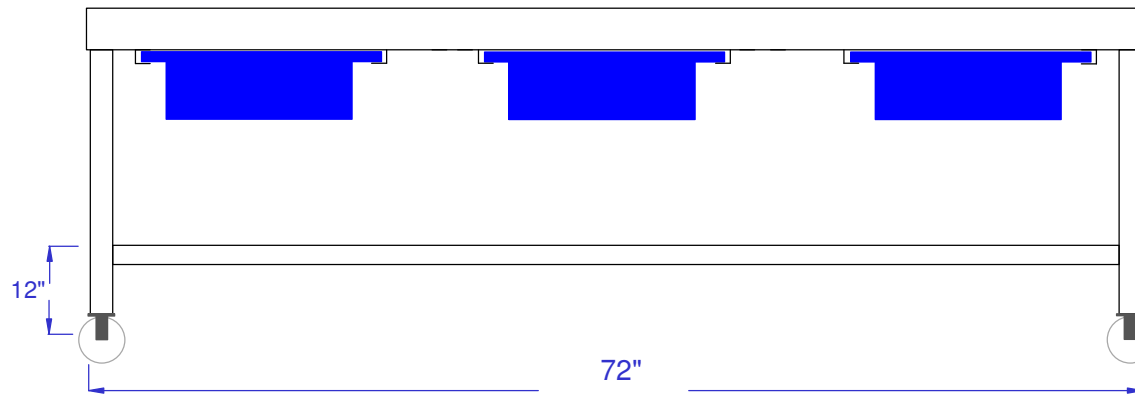

Top View

Front View

Side View

	Approvals		Date	GAT-TBL-SWT-247234-SS	
	Drawn By J. Lamb		11/30/10		
Approved By					
PROPRIETARY THIS DOCUMENT AND THE DATA DISCLOSED HEREIN OR HEREWITH IS NOT TO BE REPRODUCED, USED OR OTHERWISE DISCLOSED IN WHOLE OR IN PART TO ANYONE WITHOUT THE WRITTEN AUTHORIZATION FROM G2 AUTOMATED TECHNOLOGIES, LLC	TITLE 24"Dx72"Wx34"H Table w/SS Top Undershelf Swivel Locking Casters		Material: 16 Ga. SS 304 #3 Sheet 16 Ga. Mild Steel 1.5" Sq. Tube		
	SIZE N/A	CAGE CODE	DWG NO GAT-TBL-SWT-247234-Overall		
	SCALE Not To Scale		SHEET		