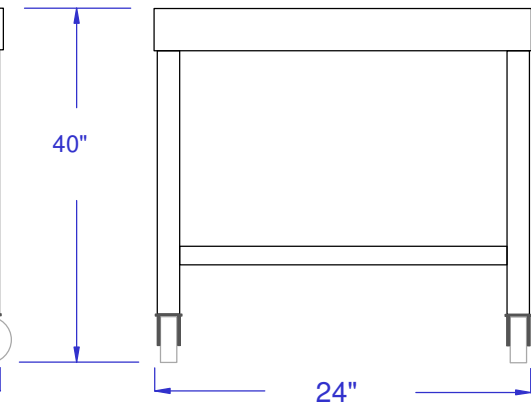

Top View

Front View

Side View

	Approvals		Date	GAT-TBL-SWT-247234-SS	
	Drawn By J. Lamb		11/30/10		
Approved By					
PROPRIETARY THIS DOCUMENT AND THE DATA DISCLOSED HEREIN OR HEREWITH IS NOT TO BE REPRODUCED, USED OR OTHERWISE DISCLOSED IN WHOLE OR IN PART TO ANYONE WITHOUT THE WRITTEN AUTHORIZATION FROM G2 AUTOMATED TECHNOLOGIES, LLC	TITLE 24"Dx72"Wx34"H Table w/SS Top Undershelf Swivel Locking Casters		Material: 16 Ga. SS 304 #3 Sheet 16 Ga. Mild Steel 1.5" Sq. Tube		
	SIZE N/A	CAGE CODE	DWG NO GAT-TBL-SWT-247234-Overall		
	SCALE Not To Scale		SHEET		